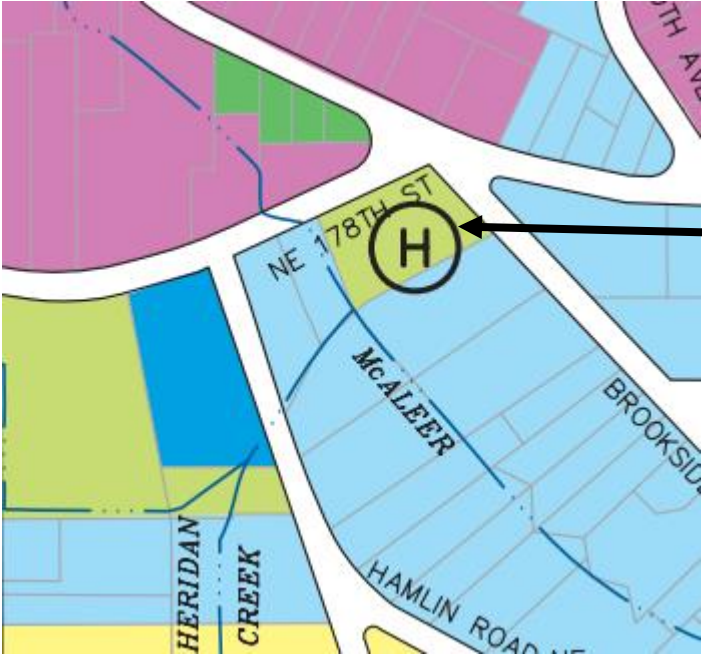

Comprehensive Plan Reference

Comprehensive Plan Land Use Map

Site location:

Animal Acres site:
 17435 Brookside BLVD NE,
 Parcels # 1154100510
 Lake Forest Park, WA 98155

Recreation/Open Spaces

This category includes areas devoted to public recreational facilities such as parks, pedestrian trails, and bicycle trails. This category also includes public open space, private and semi-private community clubs, and other similar public uses.